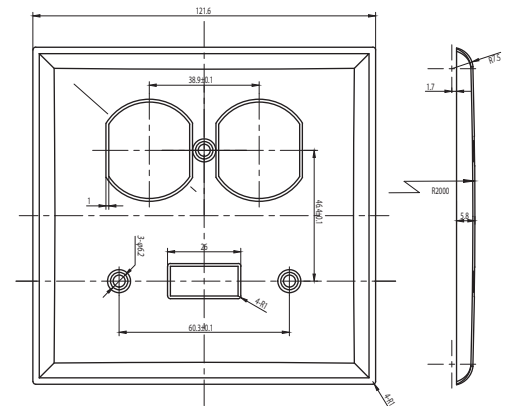

General Specification

2-GANG COMBINATION WALL PLATE 1 TOGGLE & 1 DUPLEX

Item Code: TAN-7213-W

Features

- Molded thermoplastic for maximum resistance to impact, abrasion, fading, and discoloration
- Resistant to mechanical stress associated with high abuse applications
- Color-matched mounting screws supplied

Specification

Color: White

Gang: 2

Material: Polycarbonate

Mount: Device

Size: Standard Size

Testing & Code Compliance

ISO9001 Registered manufacturing facility