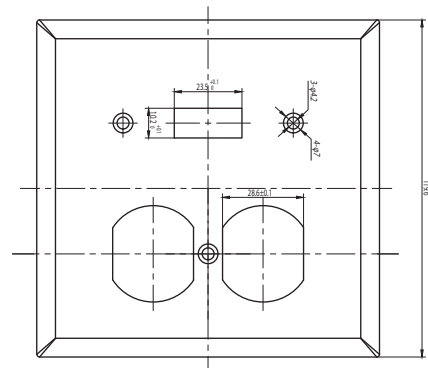

General Specification

2-GANG COMBINATION WALL PLATE 1 TOGGLE & 1 DUPLEX

Item Code: TAN-7213-W

Features

- Molded thermoplastic for maximum resistance to impact, abrasion, fading, and discoloration
- Resistant to mechanical stress associated with high abuse applications
- Color-matched mounting screws supplied

Specification

Color: White

Gang: 2

Material: Polycarbonate

Mount: Device

Size: Standard Size

Testing & Code Compliance

ISO9001 Registered manufacturing facility