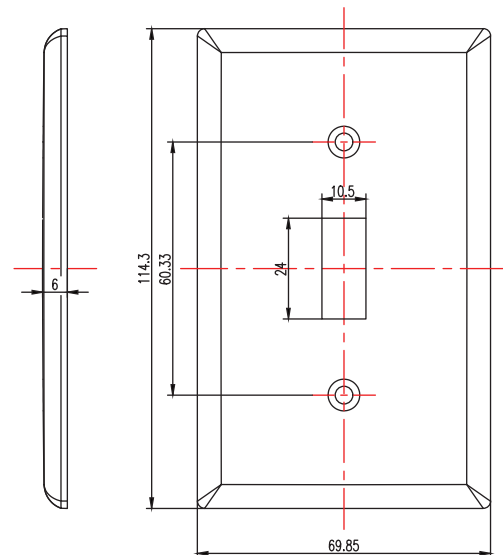

General Specification

1-GANG TOGGLE SWITCH WALL PLATE

Item Code: TAN-71W

Features

- Molded thermoplastic for maximum resistance to impact, abrasion, fading, and discoloration
- Resistant to mechanical stress associated with high abuse applications
- Color-matched mounting screws supplied

Specification

Color: White
Gang: 1
Material: Polycarbonate
Mount: Device
Size: Standard
Type: Toggle Switch

Testing & Code Compliance

ISO9001 Registered manufacturing facility